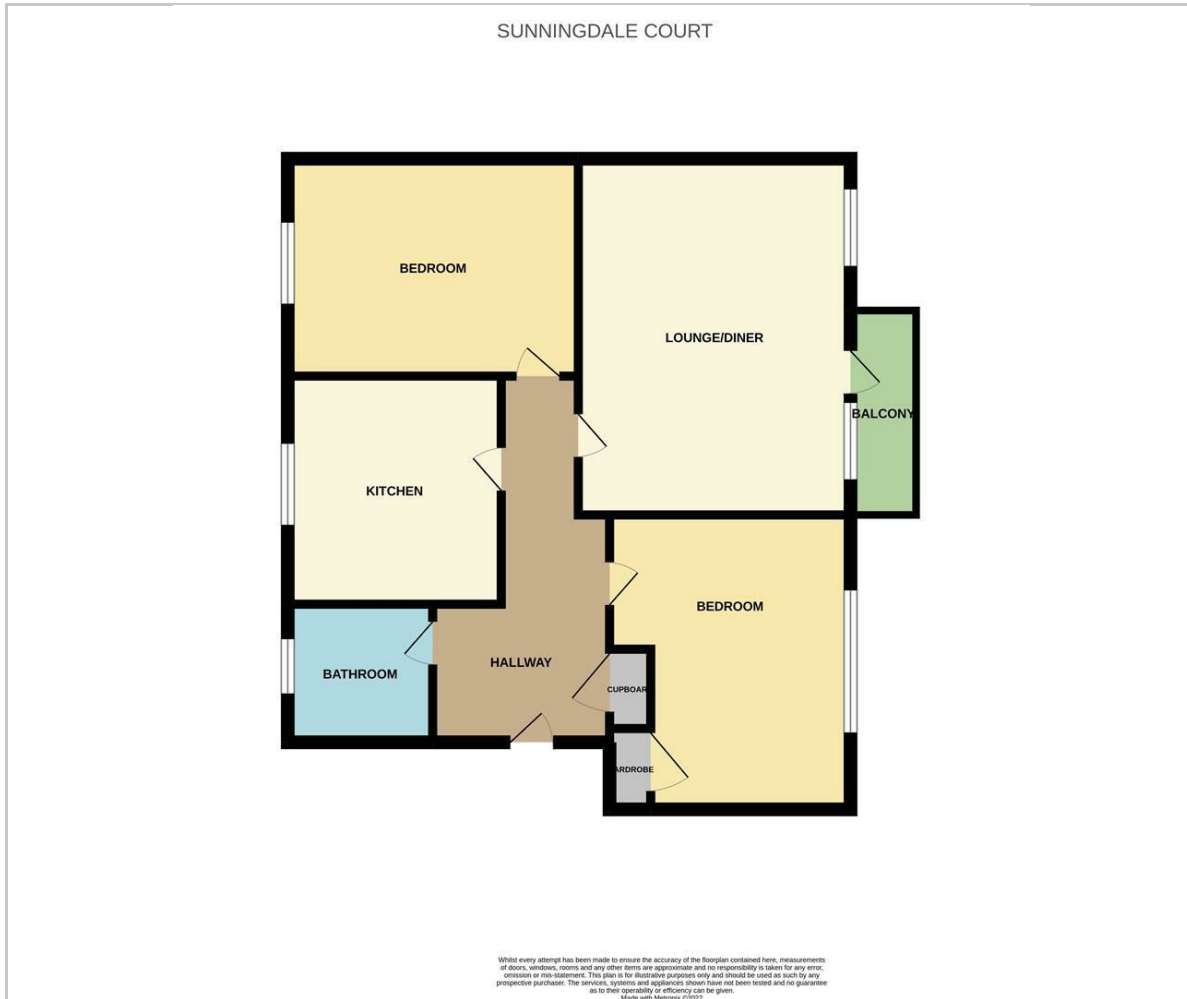

Situated in favoured south Goring. In brief the accommodation comprises communal entrance with stairs to the second floor, spacious entrance hall with storage cupboards, feature lounge/diner with balcony, two double bedrooms, modern fitted kitchen, and modern bathroom.

Communal gardens surround the property, and in our opinion internal viewing is considered essential to appreciate the overall size and condition of this fantastic apartment.

Situated off Jupps Lane, Sunningdale Court is one of Goring's favoured blocks being ideally situated to the shopping facilities at Aldsworth Parade. Going mainline railway station is close by and busses also serve the area. The beach and Greensward is approximately 1/2 mile distance, and Worthing town centre with it's more comprehensive range of shopping facilities is approximately 3 miles away.

Lease length 189 years
Service charge 1200pa
Council Tax Band B

Communal entrance

Stairs to second floor

Lounge/diner
16'6 x 10'6 (5.03m x 3.20m)

Balcony

Kitchen/breakfast room
10'9 x 7'10 (3.28m x 2.39m)

Bedroom 1
11'2 x 10'10 (3.40m x 3.30m)

Bedroom 2
12'4 x 10'9 (3.76m x 3.28m)

Bathroom

Floor Plan

Viewing

Please contact our Worthing Office on 01903 958770 if you wish to arrange a viewing appointment for this property or require further information.